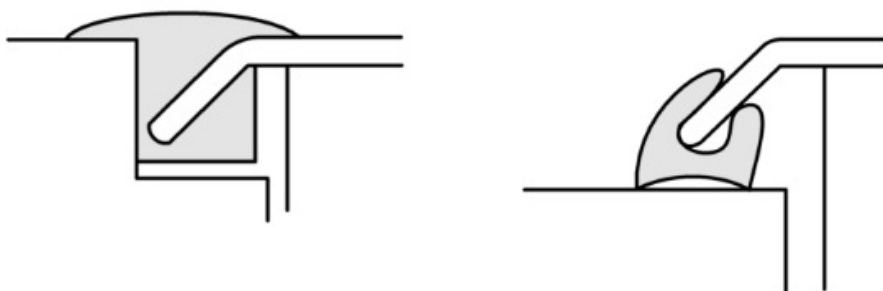

Bezel

Description	Flush mount	Surface mount
Spare part number	SSPA0071	SSPA0072